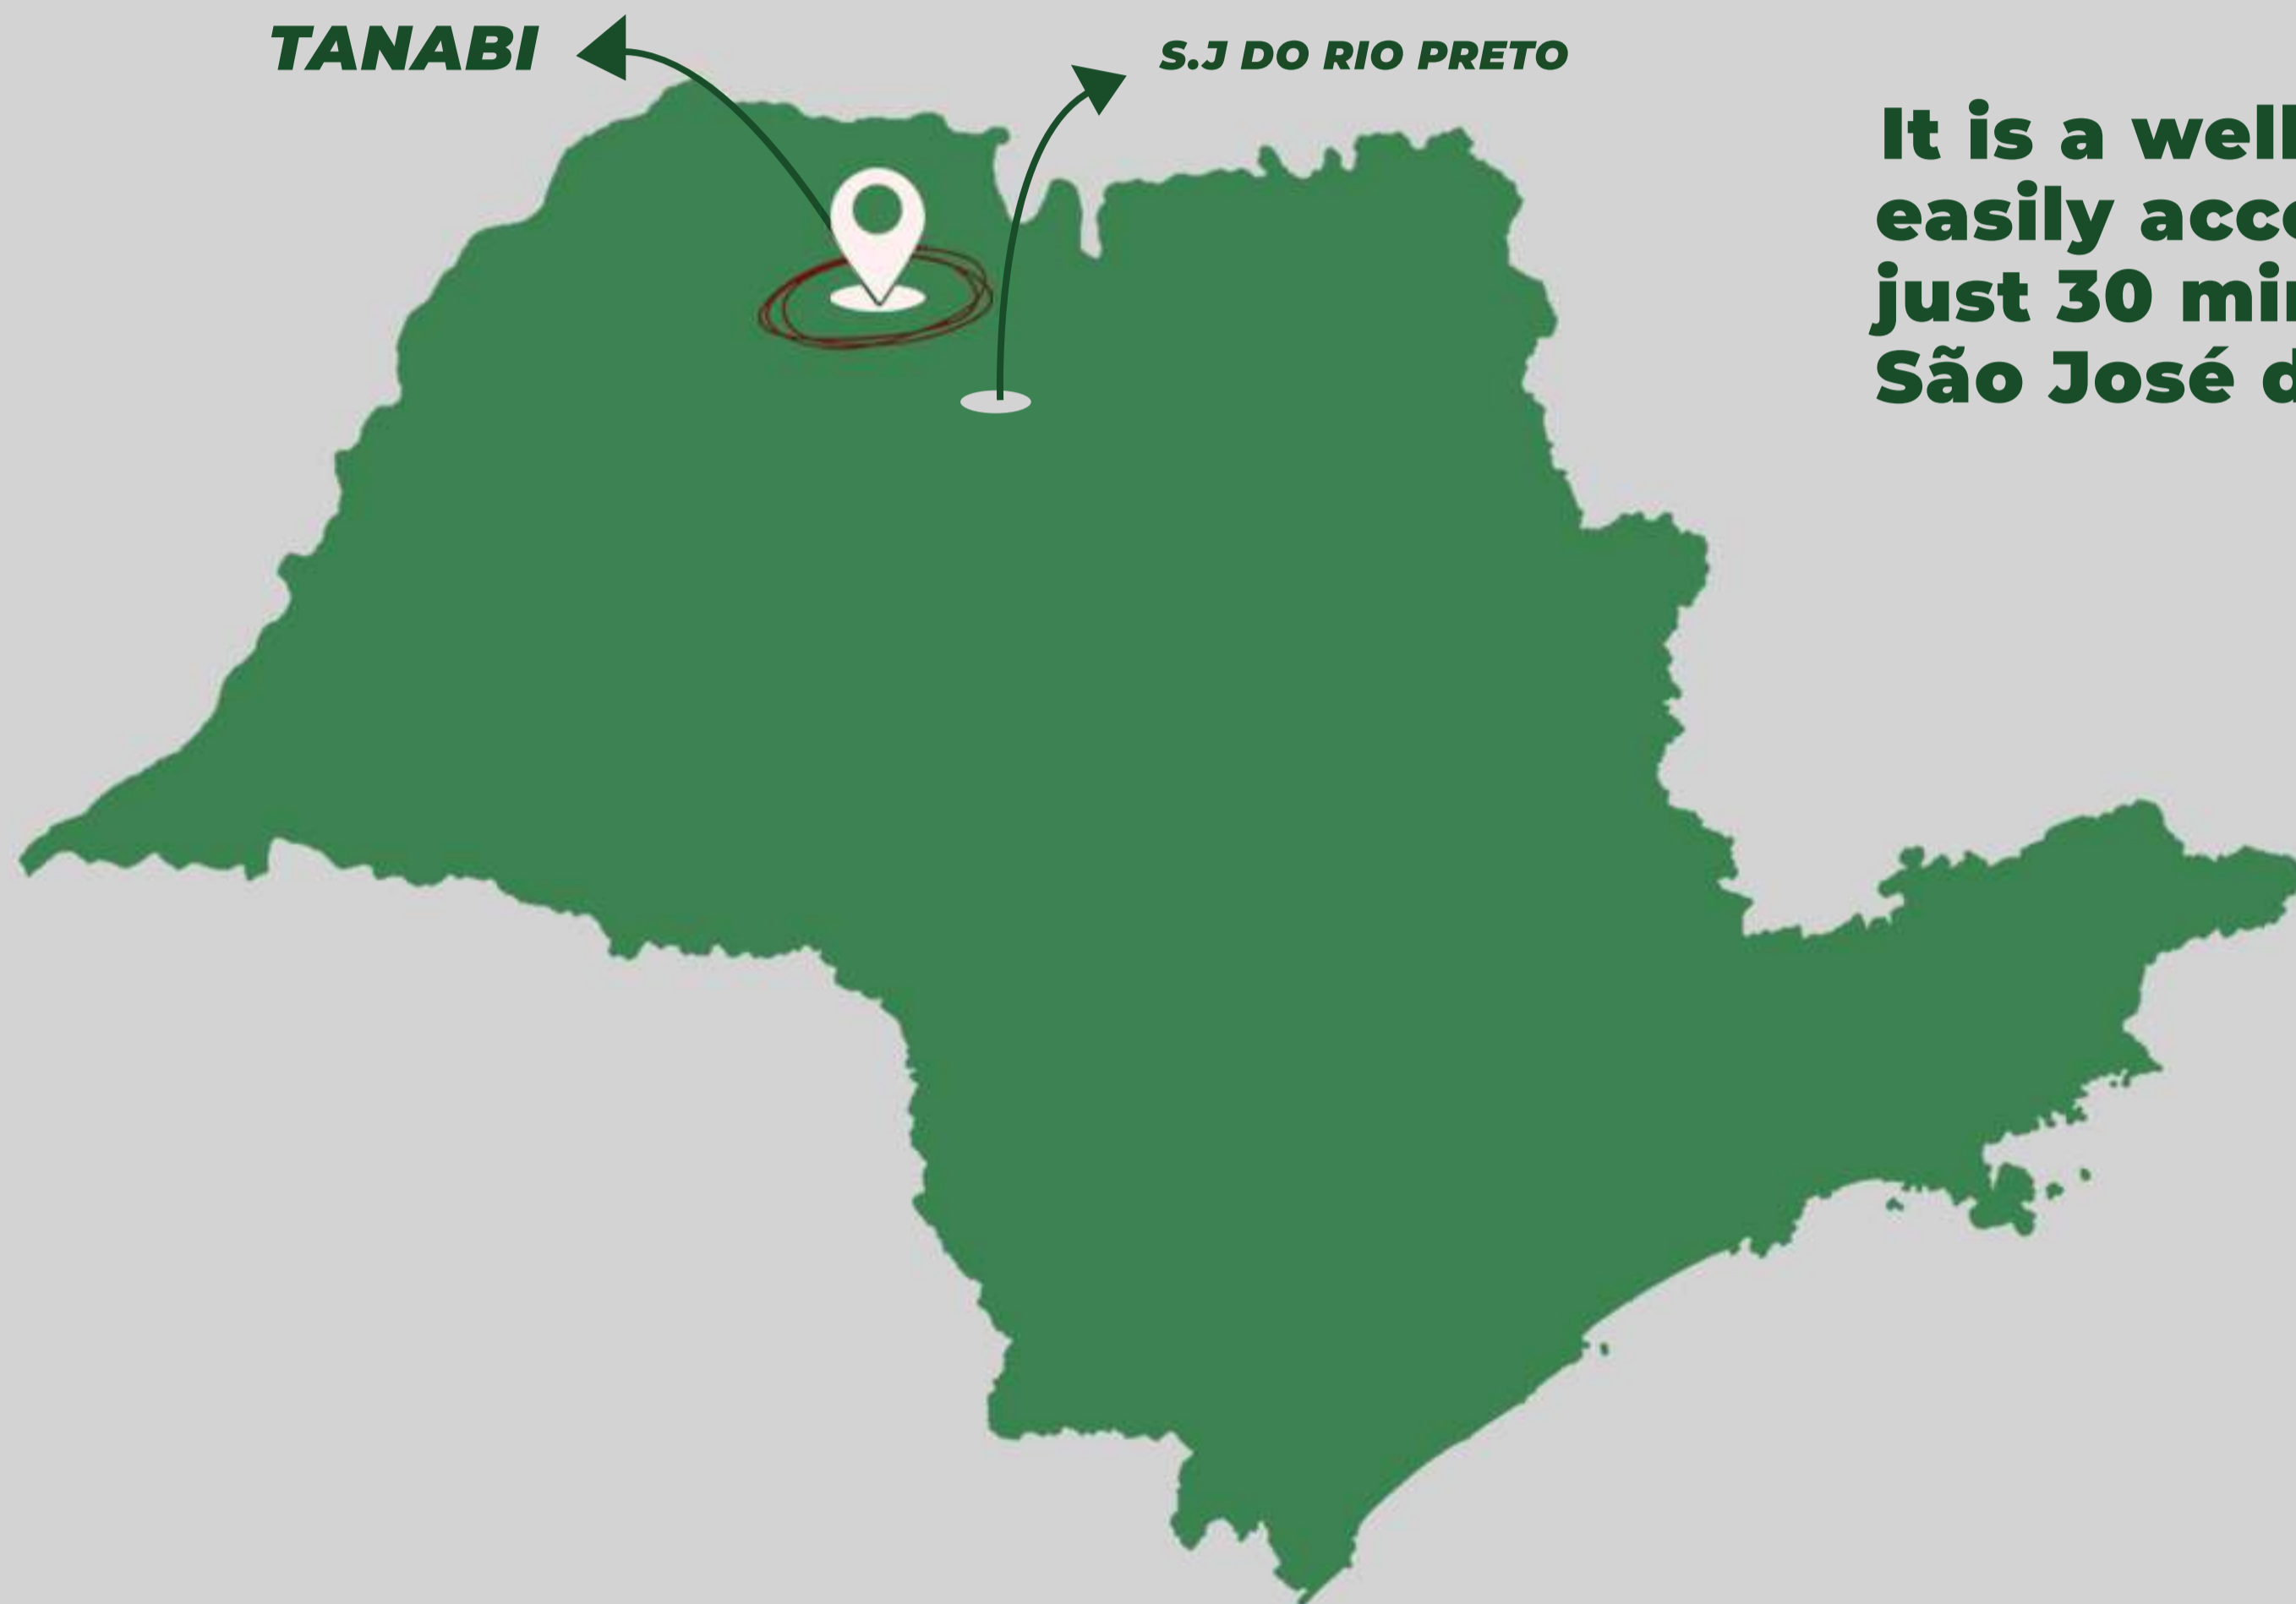

ESPORTE CLUBE - TANABI ESPORTE CLUBE - TANABI ESPORTE C

WHO WE ARE?

Tanabi Esporte Clube was the first team in the northwest region of the state of São Paulo to get their hands on a champion cup. The achievement was the A3 series of the Paulista Championship, in 1956.

VICE-CHAMPION
PAULISTA
SECOND
DIVISION

2009

VICE-CHAMPION
PAULISTA
SUB-20
SECOND
DIVISION

2014

VICE-CHAMPION
PAULISTA
SUB-20
SECOND
DIVISION

WHERE ARE WE?

It is a well located and easily accessible city, just 30 minutes from São José do Rio Preto.

FLIGHT SCHEDULES

FAST FLIGHTS FROM **SAO PAULO - SAO JOSE DO RIO PRETO**

15:45 - 16:55

LATAM

1:10

FLIGHT DURATION

NO

STOPOVER

17:50 - 18:55

LATAM

1:05

FLIGHT DURATION

NO

STOPOVER

09:45 - 10:50

LATAM